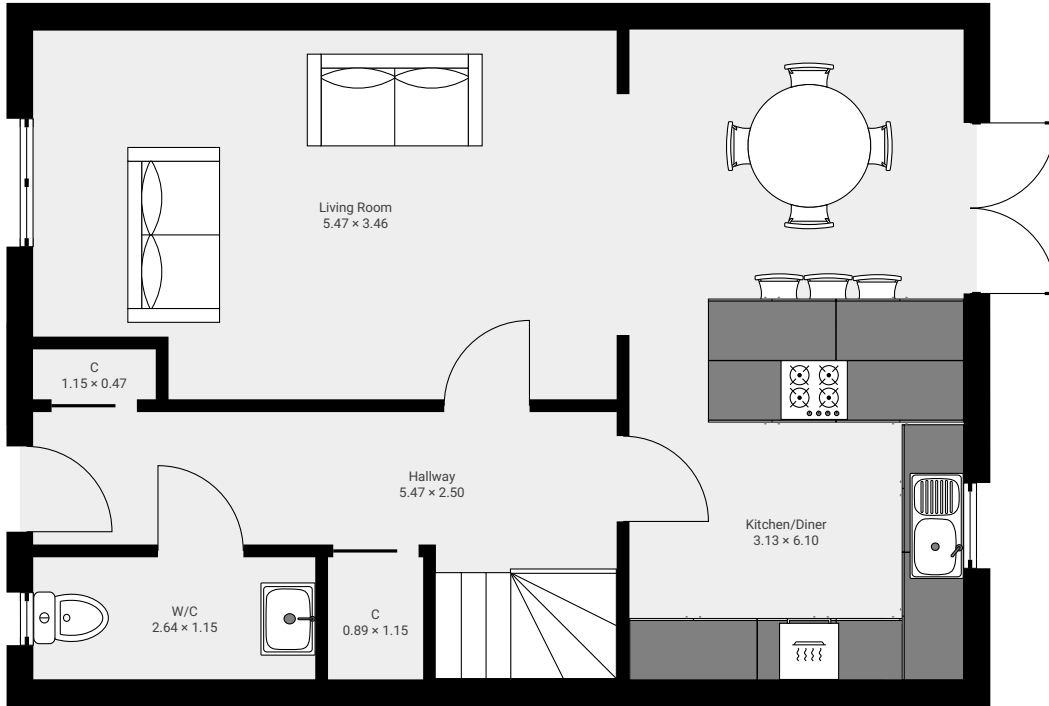

# 71 Grayhaugh Wynd

71 Grayhaugh Wynd, DD2 5GP Dundee, Scotland, GB  
FLOORS: 2

## ▼ Ground Floor

## ▼ 1st Floor