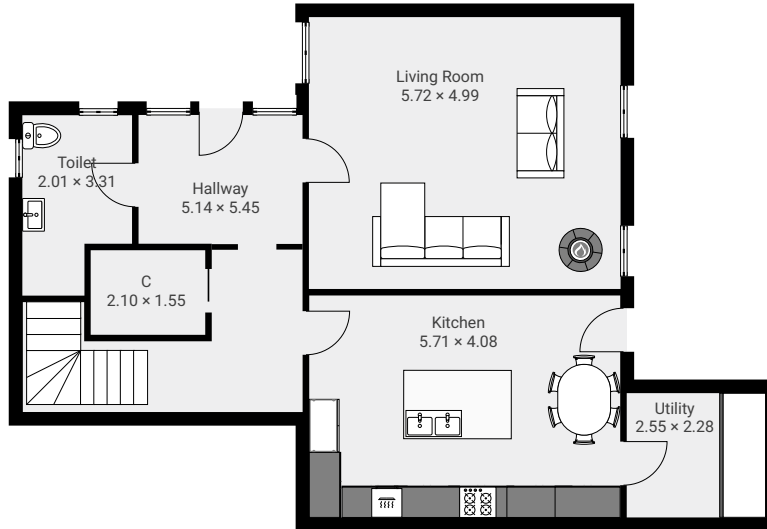

22 North Road

22 North Road, Dundee, DD2 5SQ

FLOORS: 2

▼ Ground Floor

▼ 1st Floor