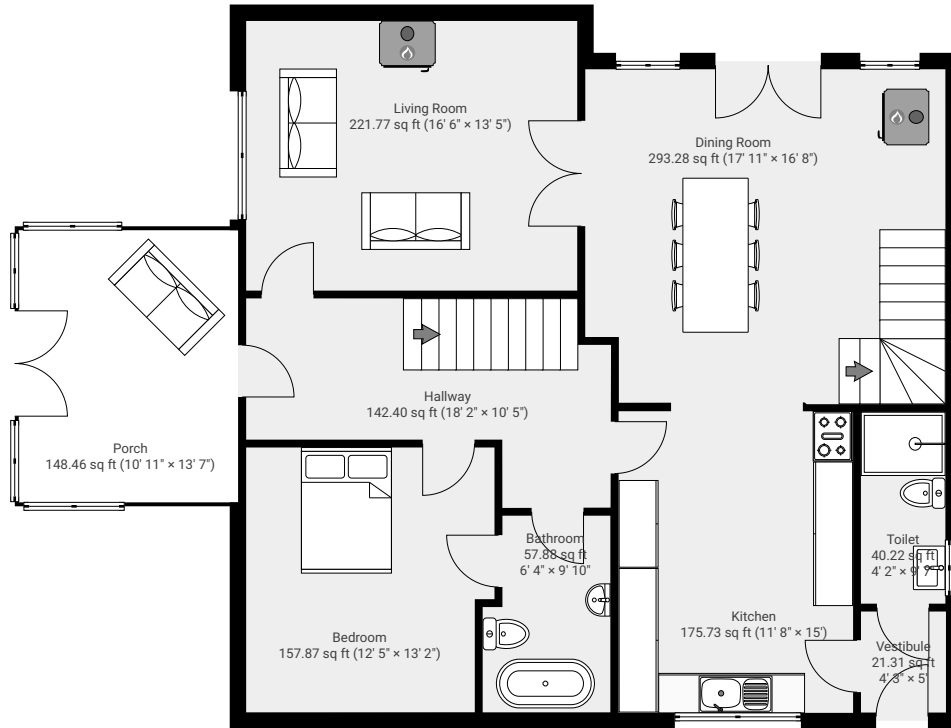

# Blairhall House

Blairhall House, Auchterhouse, DD3 0QY

TOTAL AREA: 1718.40 sq ft • LIVING AREA: 1570.04 sq ft • FLOORS: 2

## ▼ Ground Floor

TOTAL AREA: 1258.21 sq ft • LIVING AREA: 1109.86 sq ft •

## ▼ 1st Floor

TOTAL AREA: 460.19 sq ft • LIVING AREA: 460.19 sq ft •