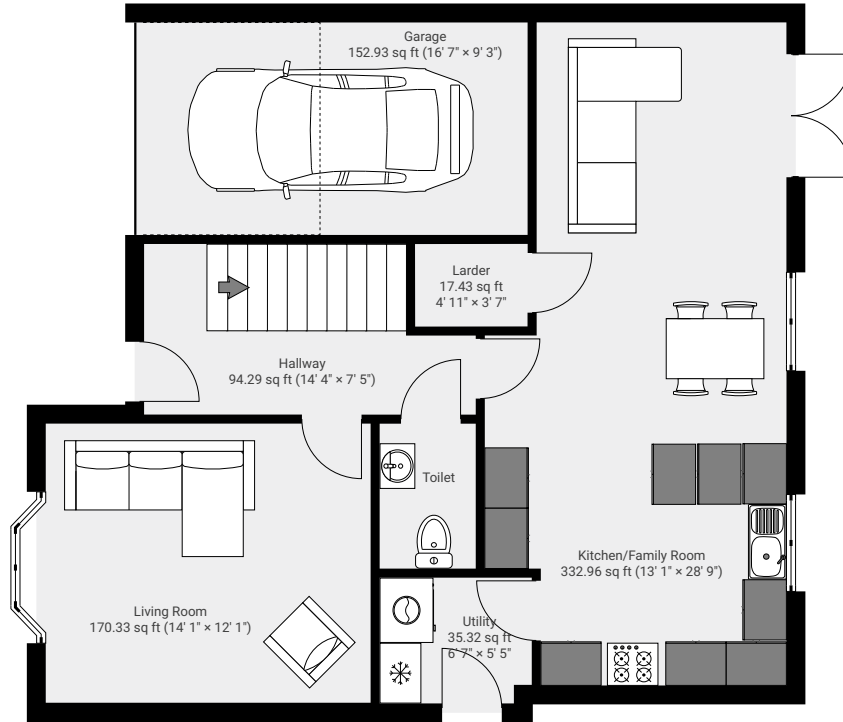

85 Margaret Lindsay Place

85 Margaret Lindsay Place, Monifieth, DD5 4RD

TOTAL AREA: 1592.02 sq ft • LIVING AREA: 1439.09 sq ft • FLOORS: 2

▼ Ground Floor

TOTAL AREA: 828.79 sq ft • LIVING AREA: 675.87 sq ft •

▼ 1st Floor

TOTAL AREA: 763.22 sq ft • LIVING AREA: 763.22 sq ft •