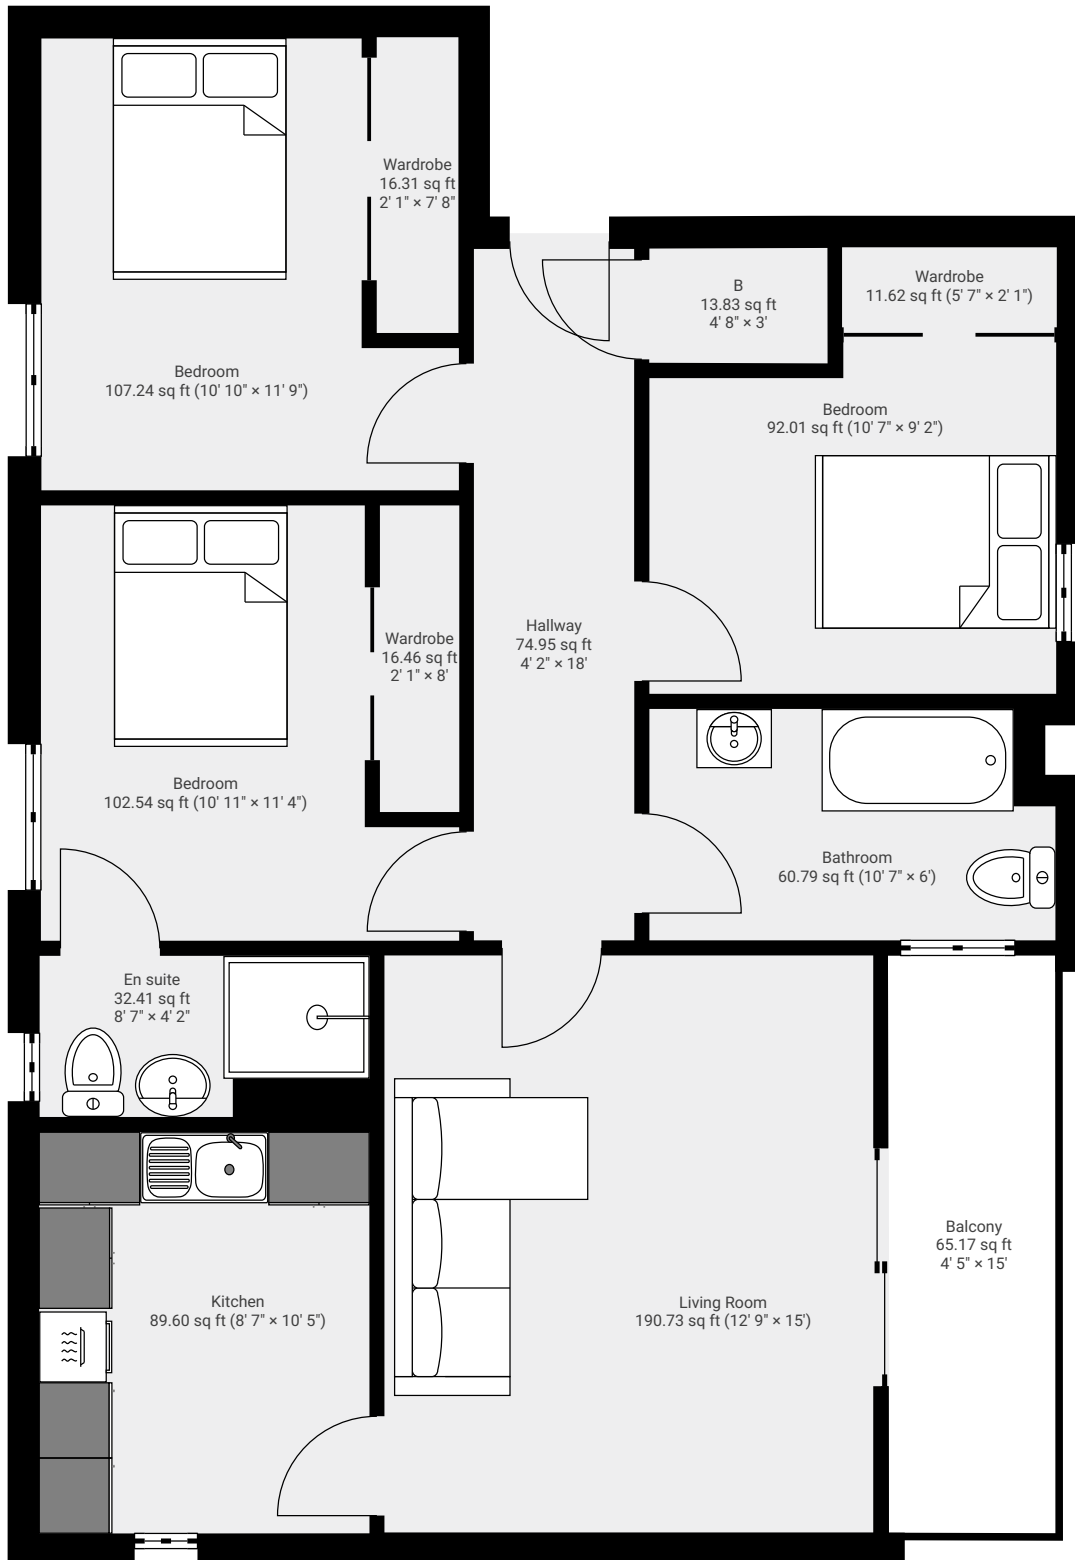

# 6 Panmure Villa Gardens

6 Panmure Gardens, Broughty Ferry, DD5 2RF

TOTAL AREA: 873.04 sq ft • LIVING AREA: 807.95 sq ft • FLOORS: 1

## ▼ 1st Floor

TOTAL AREA: 873.04 sq ft • LIVING AREA: 807.95 sq ft •

Page 1/1