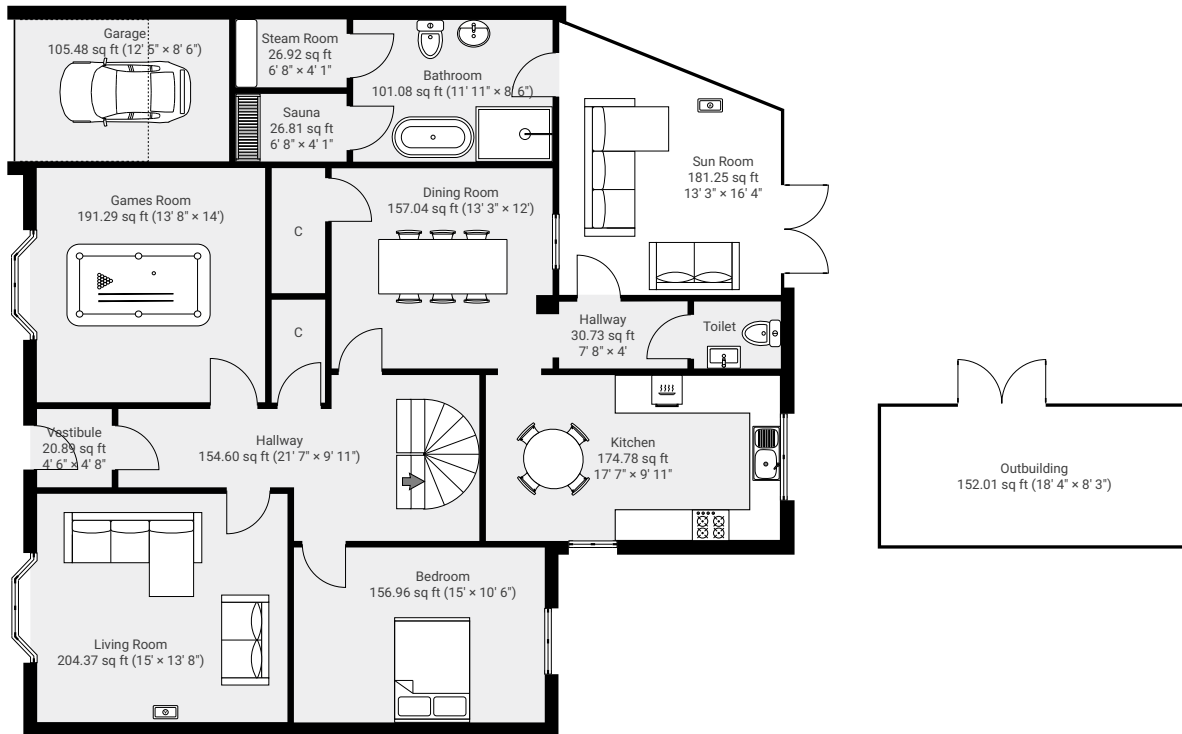

59 Clepington Road

59 Clepington Road, Dundee, DD4 7EP

TOTAL AREA: 2515.44 sq ft • LIVING AREA: 2076.90 sq ft • FLOORS: 2

▼ Ground Floor

TOTAL AREA: 1747.40 sq ft • LIVING AREA: 1308.86 sq ft •

▼ 1st Floor

TOTAL AREA: 768.04 sq ft • LIVING AREA: 768.04 sq ft •