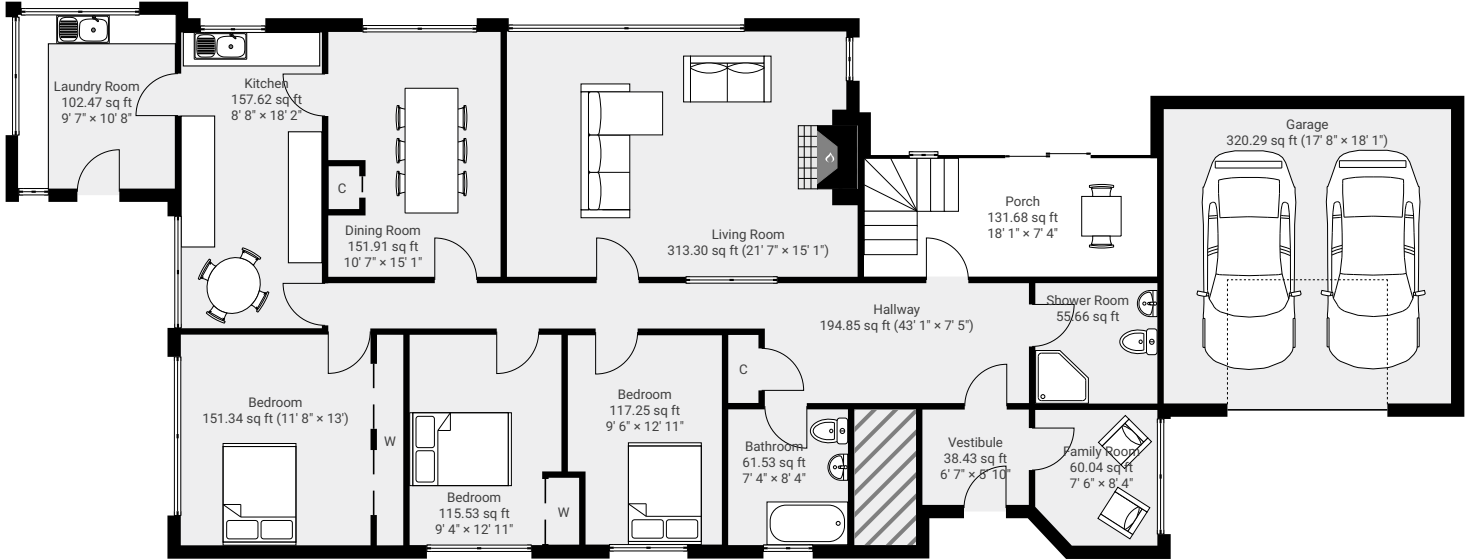

2A Castleroy Road

2A Castleroy Road, Broughty Ferry, DD5 2LQ
TOTAL AREA: 3316.27 sq ft • **LIVING AREA:** 2249.89 sq ft • **FLOORS:** 2

▼ Ground Floor

TOTAL AREA: 2012.21 sq ft • **LIVING AREA:** 1560.29 sq ft •

▼ 1st Floor

TOTAL AREA: 1304.06 sq ft • **LIVING AREA:** 689.61 sq ft •

1:142

Page 1/1