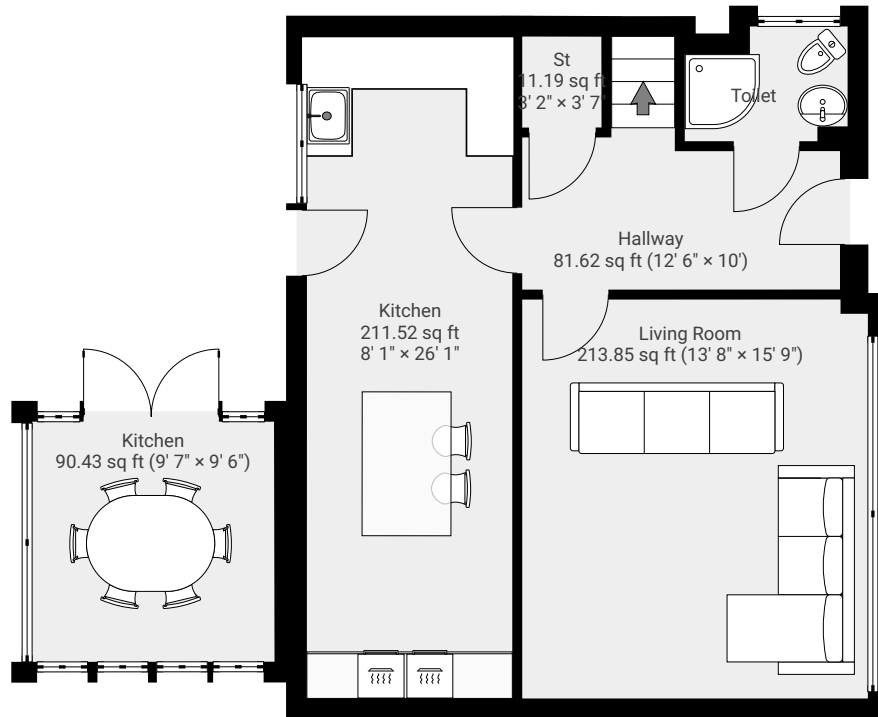

60 Elie Avenue

60 Elie Avenue, Broughty Ferry, DD5 3SJ

TOTAL AREA: 1488.22 sq ft • LIVING AREA: 1250.04 sq ft • FLOORS: 3

▼ Ground Floor

TOTAL AREA: 633.67 sq ft • LIVING AREA: 633.67 sq ft •

▼ 1st Floor

TOTAL AREA: 583.09 sq ft • LIVING AREA: 583.09 sq ft •

1:91

Page 1/2

60 Elie Avenue

60 Elie Avenue, Broughty Ferry, DD5 3SJ

TOTAL AREA: 1488.22 sq ft • LIVING AREA: 1250.04 sq ft • FLOORS: 3

▼ 2nd Floor

TOTAL AREA: 271.45 sq ft • LIVING AREA: 33.28 sq ft •