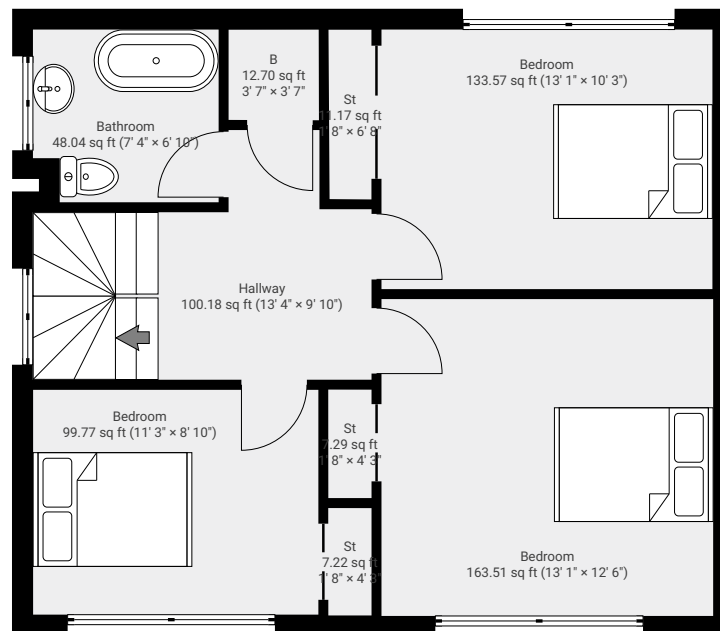

60 Elie Avenue

60 Elie Avenue, Broughty Ferry, DD5 3SJ

TOTAL AREA: 1488.22 sq ft • LIVING AREA: 1250.04 sq ft • FLOORS: 3

▼ Ground Floor

TOTAL AREA: 633.67 sq ft • LIVING AREA: 633.67 sq ft •

▼ 1st Floor

TOTAL AREA: 583.09 sq ft • LIVING AREA: 583.09 sq ft •

1:91

Page 1/2

60 Elie Avenue

60 Elie Avenue, Broughty Ferry, DD5 3SJ

TOTAL AREA: 1488.22 sq ft • LIVING AREA: 1250.04 sq ft • FLOORS: 3

▼ 2nd Floor

TOTAL AREA: 271.45 sq ft • LIVING AREA: 33.28 sq ft •