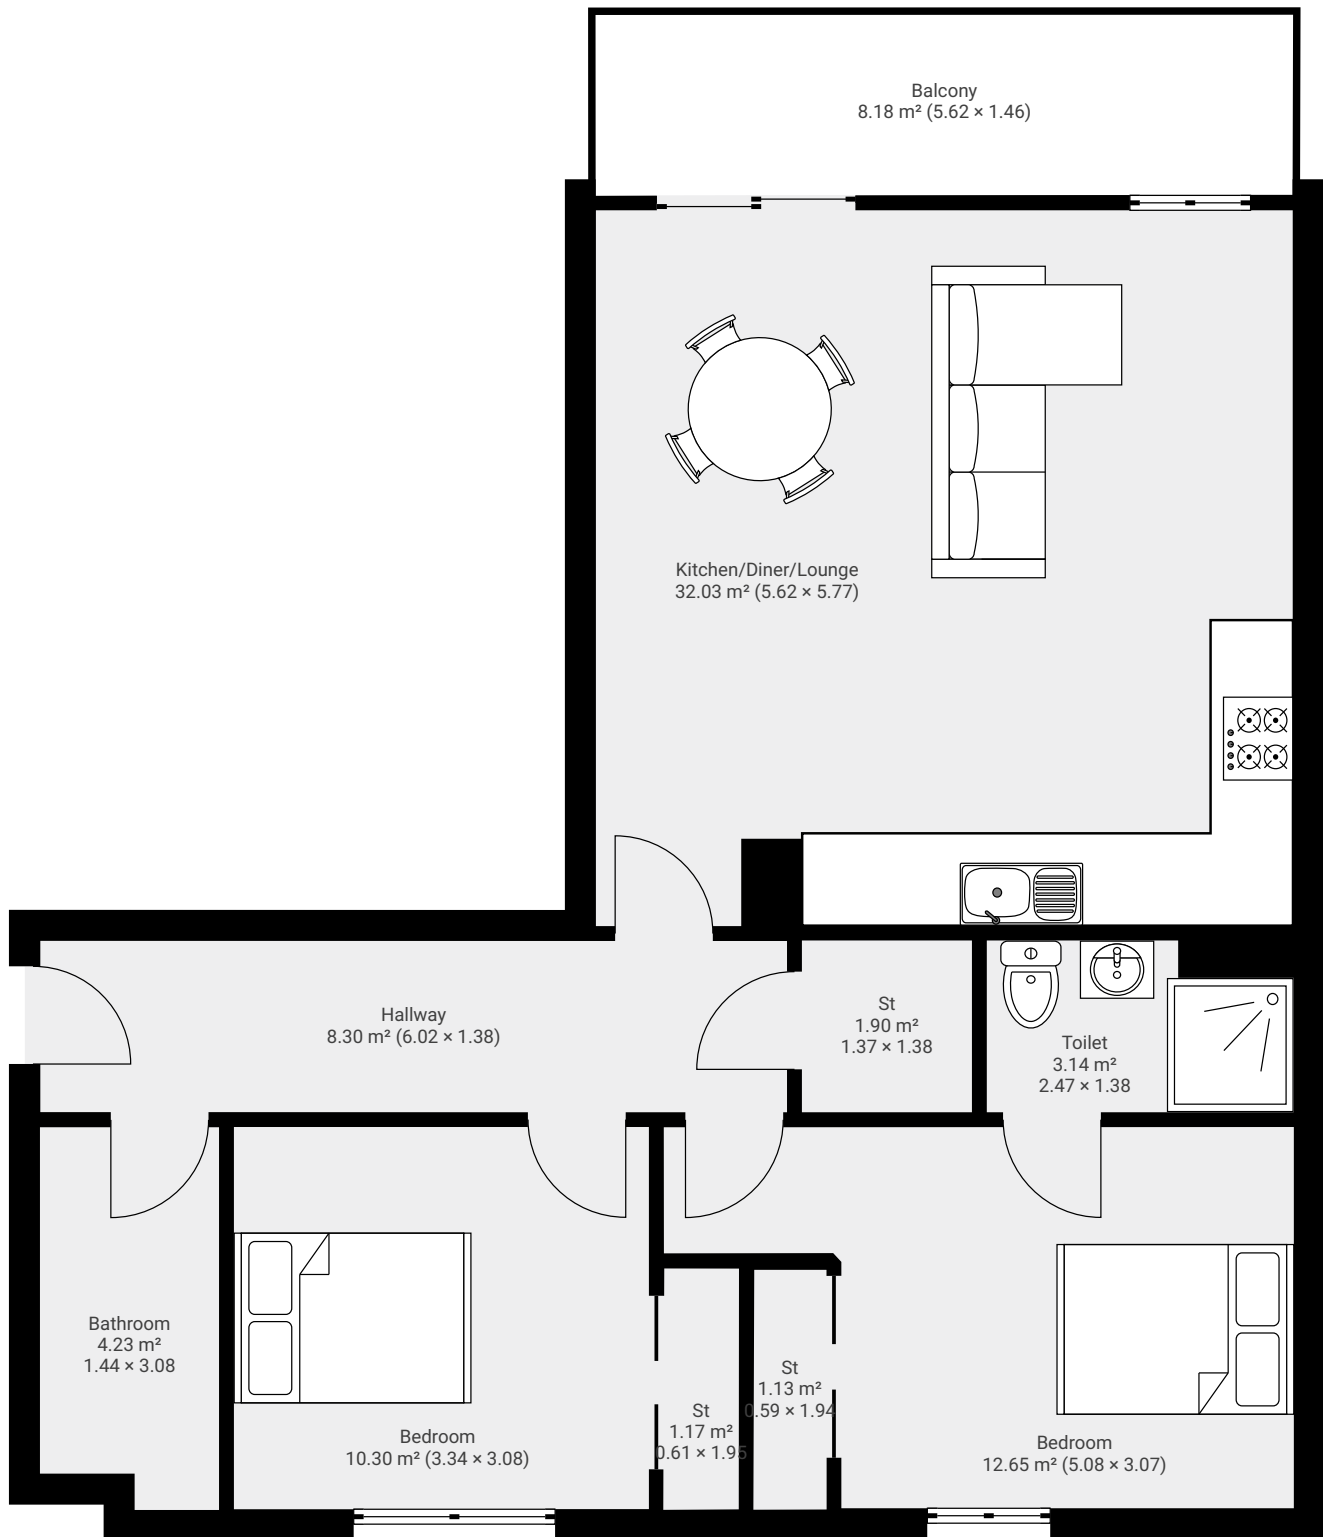

482 Riverside Drive

482 Riverside Drive, Dundee, DD1 4XB

TOTAL AREA: 82.99 m² • LIVING AREA: 74.82 m² • FLOORS: 1

VERDALA

▼ 5th Floor

TOTAL AREA: 82.99 m² • LIVING AREA: 74.82 m² •

1:61

Page 1/1