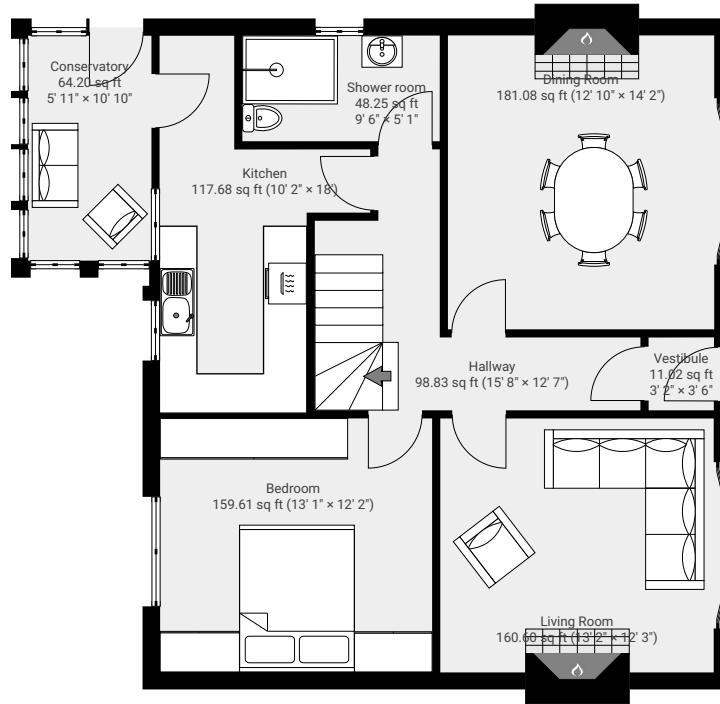

# 3 Rowanbank Gardens

3 Rowanbank Gardens, Broughty Ferry, DD5 2JW  
TOTAL AREA: 1295.92 sq ft • LIVING AREA: 1295.92 sq ft • FLOORS: 2

## ▼ Ground Floor

TOTAL AREA: 840.74 sq ft • LIVING AREA: 840.74 sq ft •

## ▼ 1st Floor

TOTAL AREA: 455.18 sq ft • LIVING AREA: 455.18 sq ft •