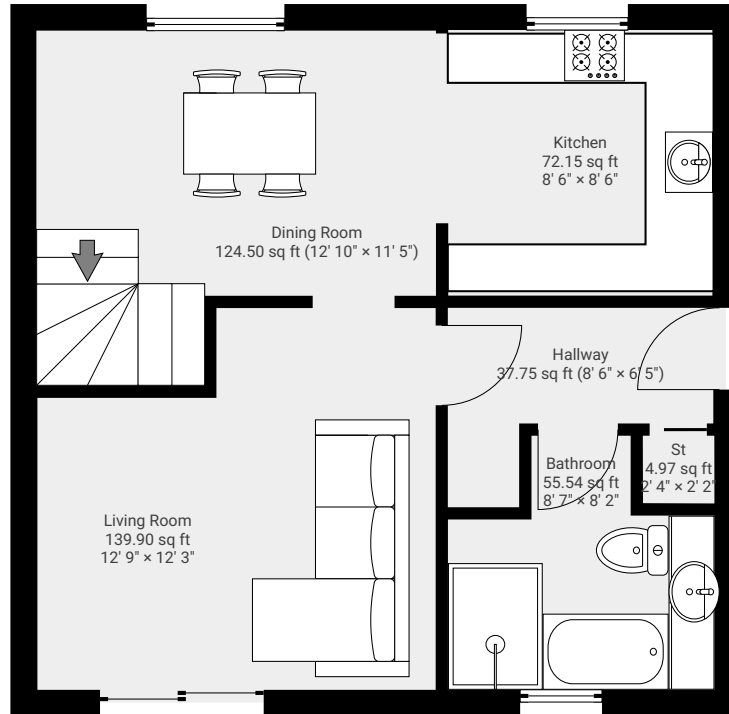

23 Fotheringham Drive

23 Fotheringham Drive, Monifieth, DD5 4SN

TOTAL AREA: 798.96 sq ft • LIVING AREA: 798.96 sq ft • FLOORS: 2

▼ Ground Floor

TOTAL AREA: 434.54 sq ft • LIVING AREA: 434.54 sq ft •

▼ 1st Floor

TOTAL AREA: 364.42 sq ft • LIVING AREA: 364.42 sq ft •