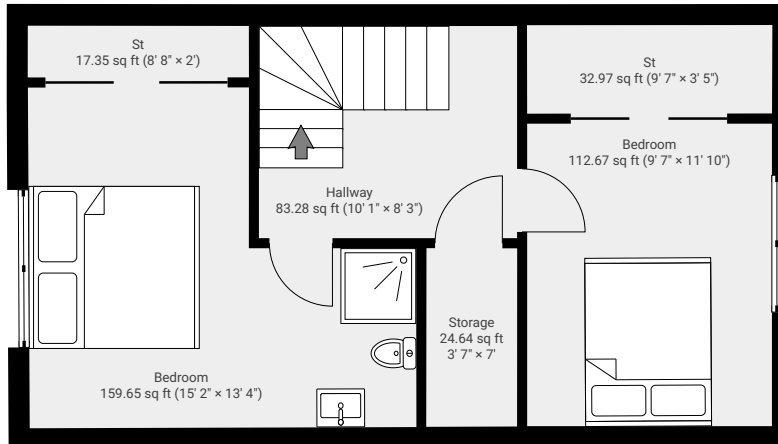

# 5 The Fairway

5 The Fairway, Monifieth  
TOTAL AREA: 1144.45 sq ft • LIVING AREA: 1094.01 sq ft • FLOORS: 2

## ▼ Ground Floor

TOTAL AREA: 714.24 sq ft • LIVING AREA: 663.80 sq ft •

## ▼ 1st Floor

TOTAL AREA: 430.21 sq ft • LIVING AREA: 430.21 sq ft •

1:90

Page 1/1