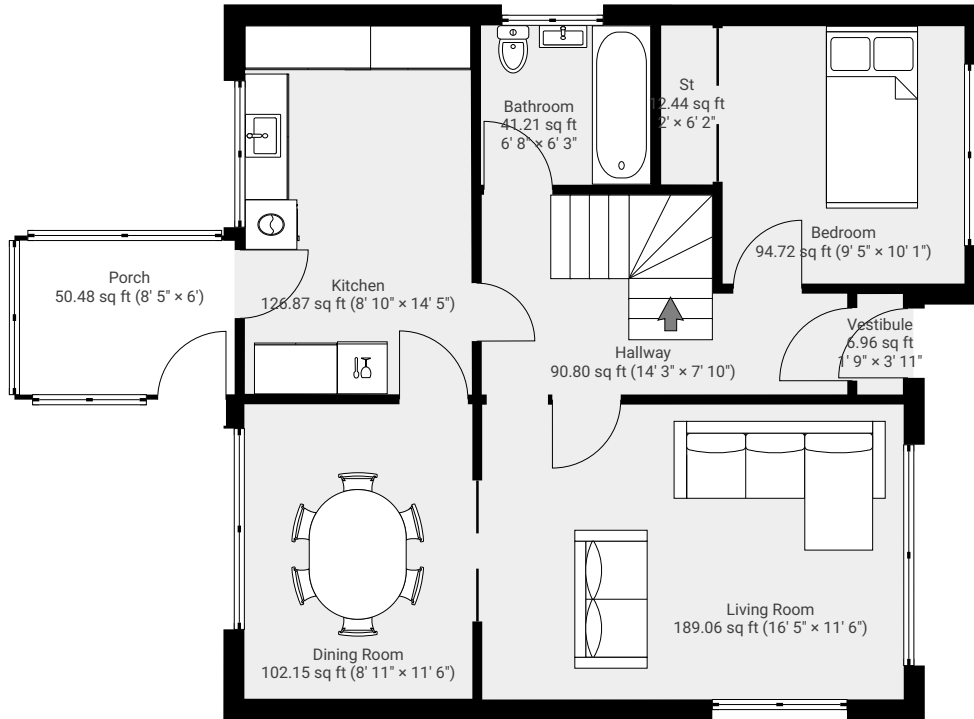

# 5 The Fairway

5 The Fairway, Monifieth  
TOTAL AREA: 1144.45 sq ft • LIVING AREA: 1094.01 sq ft • FLOORS: 2

## ▼ Ground Floor

TOTAL AREA: 714.24 sq ft • LIVING AREA: 663.80 sq ft •

## ▼ 1st Floor

TOTAL AREA: 430.21 sq ft • LIVING AREA: 430.21 sq ft •

1:90

Page 1/1