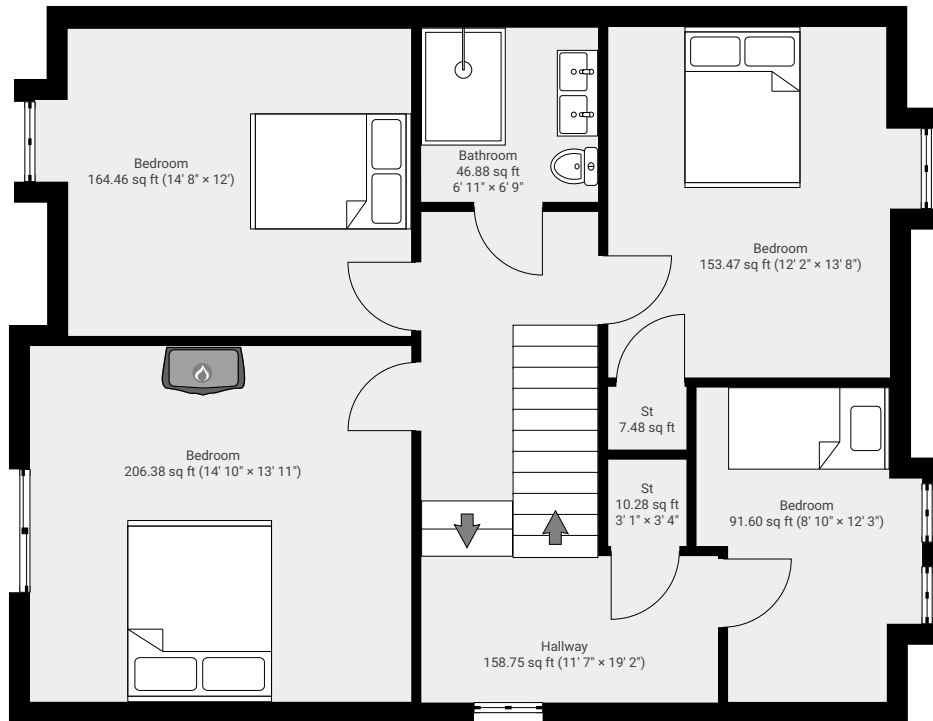

42 Albany Terrace

42 Albany Terrace, Dundee, DD3 6HS

TOTAL AREA: 1696.17 sq ft • LIVING AREA: 1696.17 sq ft • FLOORS: 2

▼ Ground Floor

TOTAL AREA: 857.43 sq ft • LIVING AREA: 857.43 sq ft •

▼ 1st Floor

TOTAL AREA: 838.74 sq ft • LIVING AREA: 838.74 sq ft •

1:90

Page 1/1