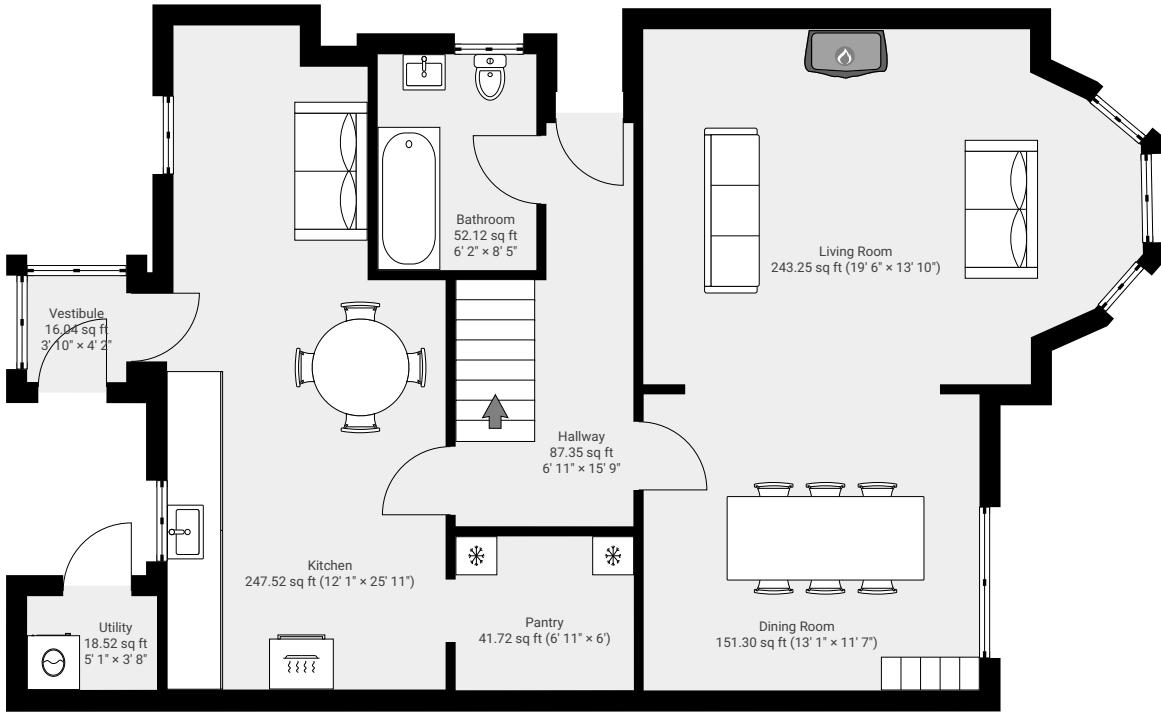

42 Albany Terrace

42 Albany Terrace, Dundee, DD3 6HS

TOTAL AREA: 1696.17 sq ft • LIVING AREA: 1696.17 sq ft • FLOORS: 2

▼ Ground Floor

TOTAL AREA: 857.43 sq ft • LIVING AREA: 857.43 sq ft •

▼ 1st Floor

TOTAL AREA: 838.74 sq ft • LIVING AREA: 838.74 sq ft •

1:90

Page 1/1