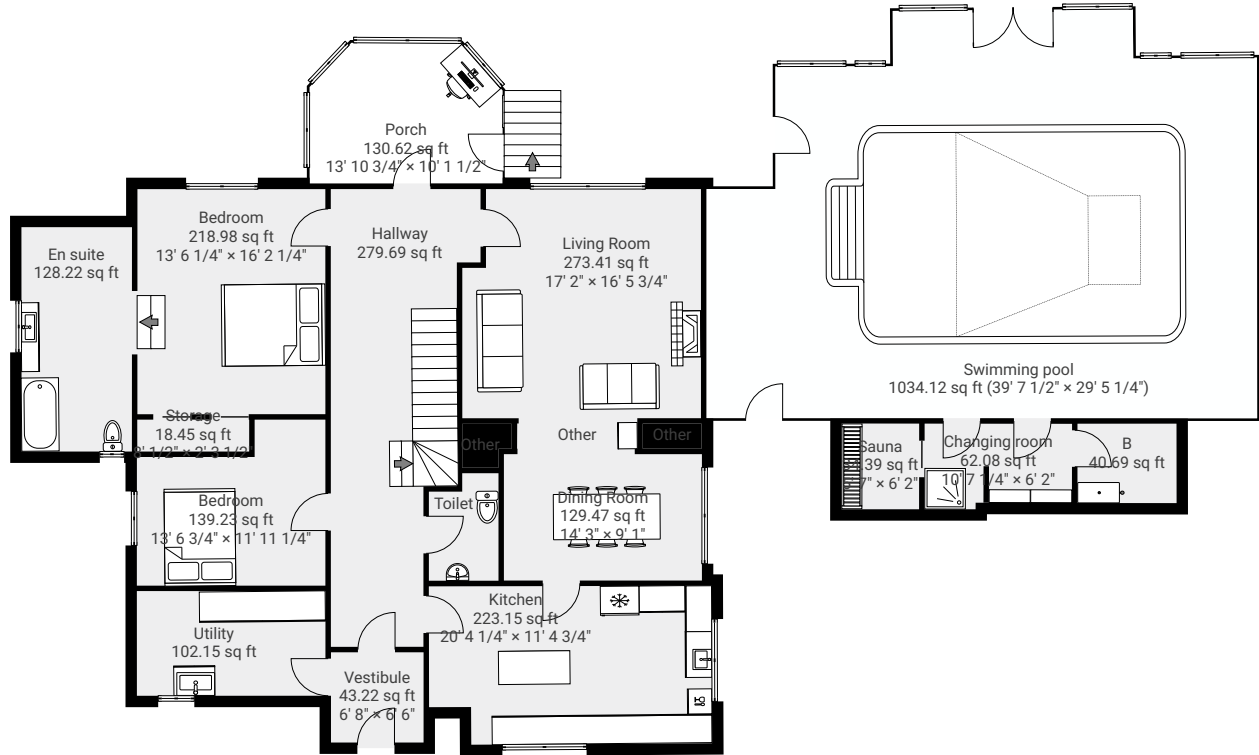

# West Newbigging Farmhouse

West Newbigging Farmhouse, By Arbroath

TOTAL AREA: 3961.71 sq ft • LIVING AREA: 2365.16 sq ft • FLOORS: 2

## ▼ Ground Floor

TOTAL AREA: 2925.50 sq ft • LIVING AREA: 1761.04 sq ft •

## ▼ 1st Floor

TOTAL AREA: 1036.21 sq ft • LIVING AREA: 604.12 sq ft •