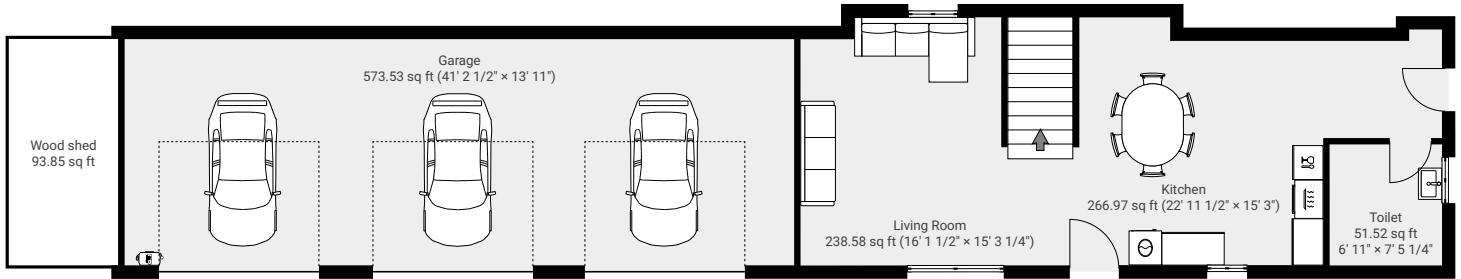

# West Newbigging Farmhouse (Cottage)

West Newbigging Farmhouse, By Arbroath

TOTAL AREA: 1527.35 sq ft • LIVING AREA: 860.08 sq ft • FLOORS: 2

## ▼ Ground Floor

TOTAL AREA: 1223.99 sq ft • LIVING AREA: 556.72 sq ft •

## ▼ 1st Floor

TOTAL AREA: 303.36 sq ft • LIVING AREA: 303.36 sq ft •