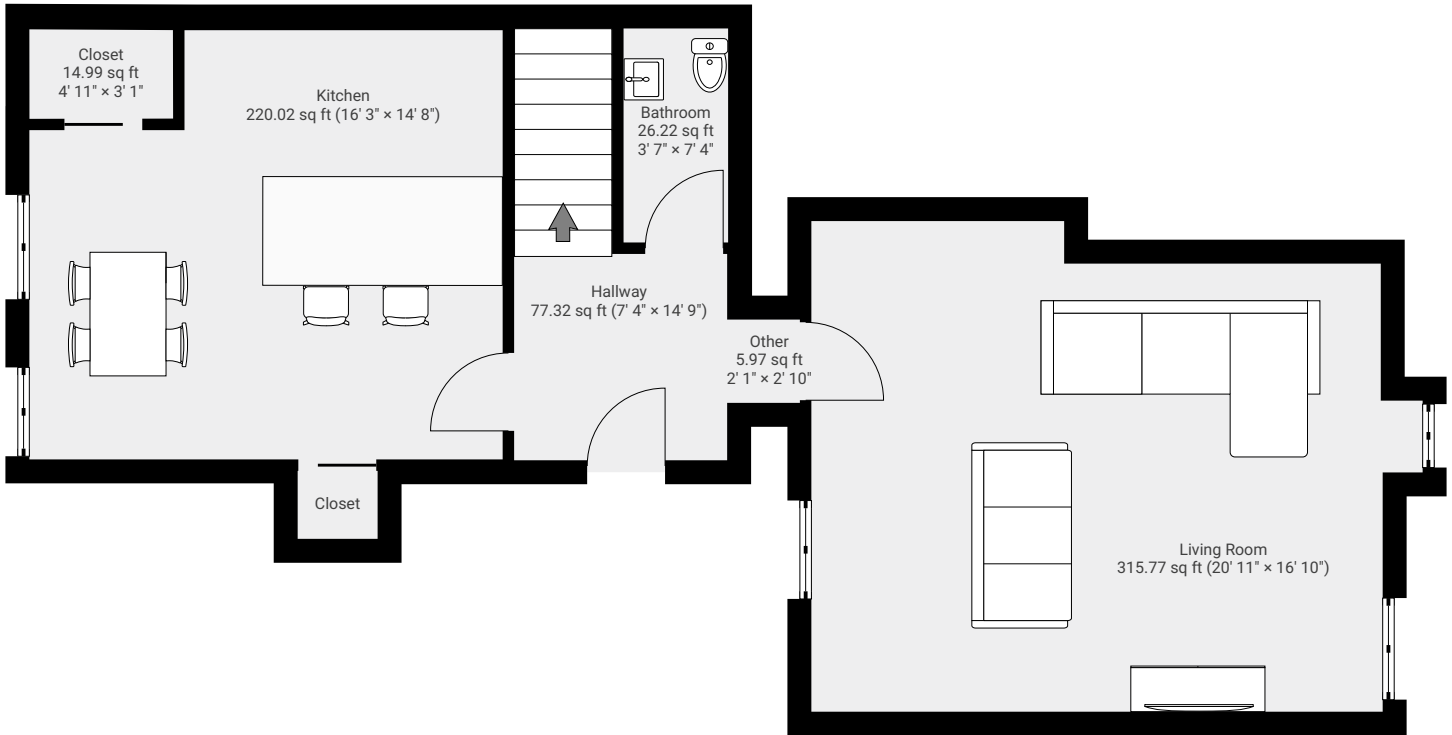

# 39 North Liff Road, Graystanes House

TOTAL AREA: 1258.65 sq ft • LIVING AREA: 1258.65 sq ft • FLOORS: 2

## ▼ Ground Floor

TOTAL AREA: 666.31 sq ft • LIVING AREA: 666.31 sq ft •

## ▼ 1st Floor

TOTAL AREA: 592.33 sq ft • LIVING AREA: 592.33 sq ft •