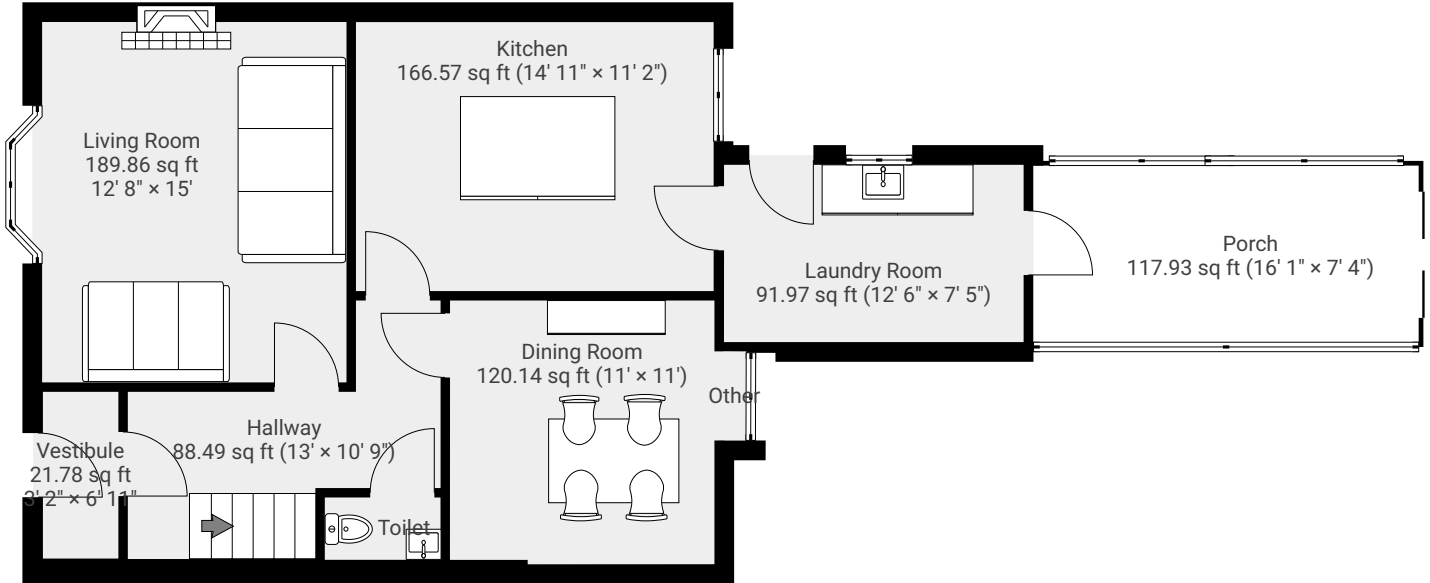

27 Clepington Road, Dundee

27 Clepington Road, Dundee

TOTAL AREA: 1390.36 sq ft • LIVING AREA: 1272.50 sq ft • FLOORS: 2

▼ Ground Floor

TOTAL AREA: 812.08 sq ft • LIVING AREA: 694.22 sq ft •

▼ 1st Floor

TOTAL AREA: 578.28 sq ft • LIVING AREA: 578.28 sq ft •