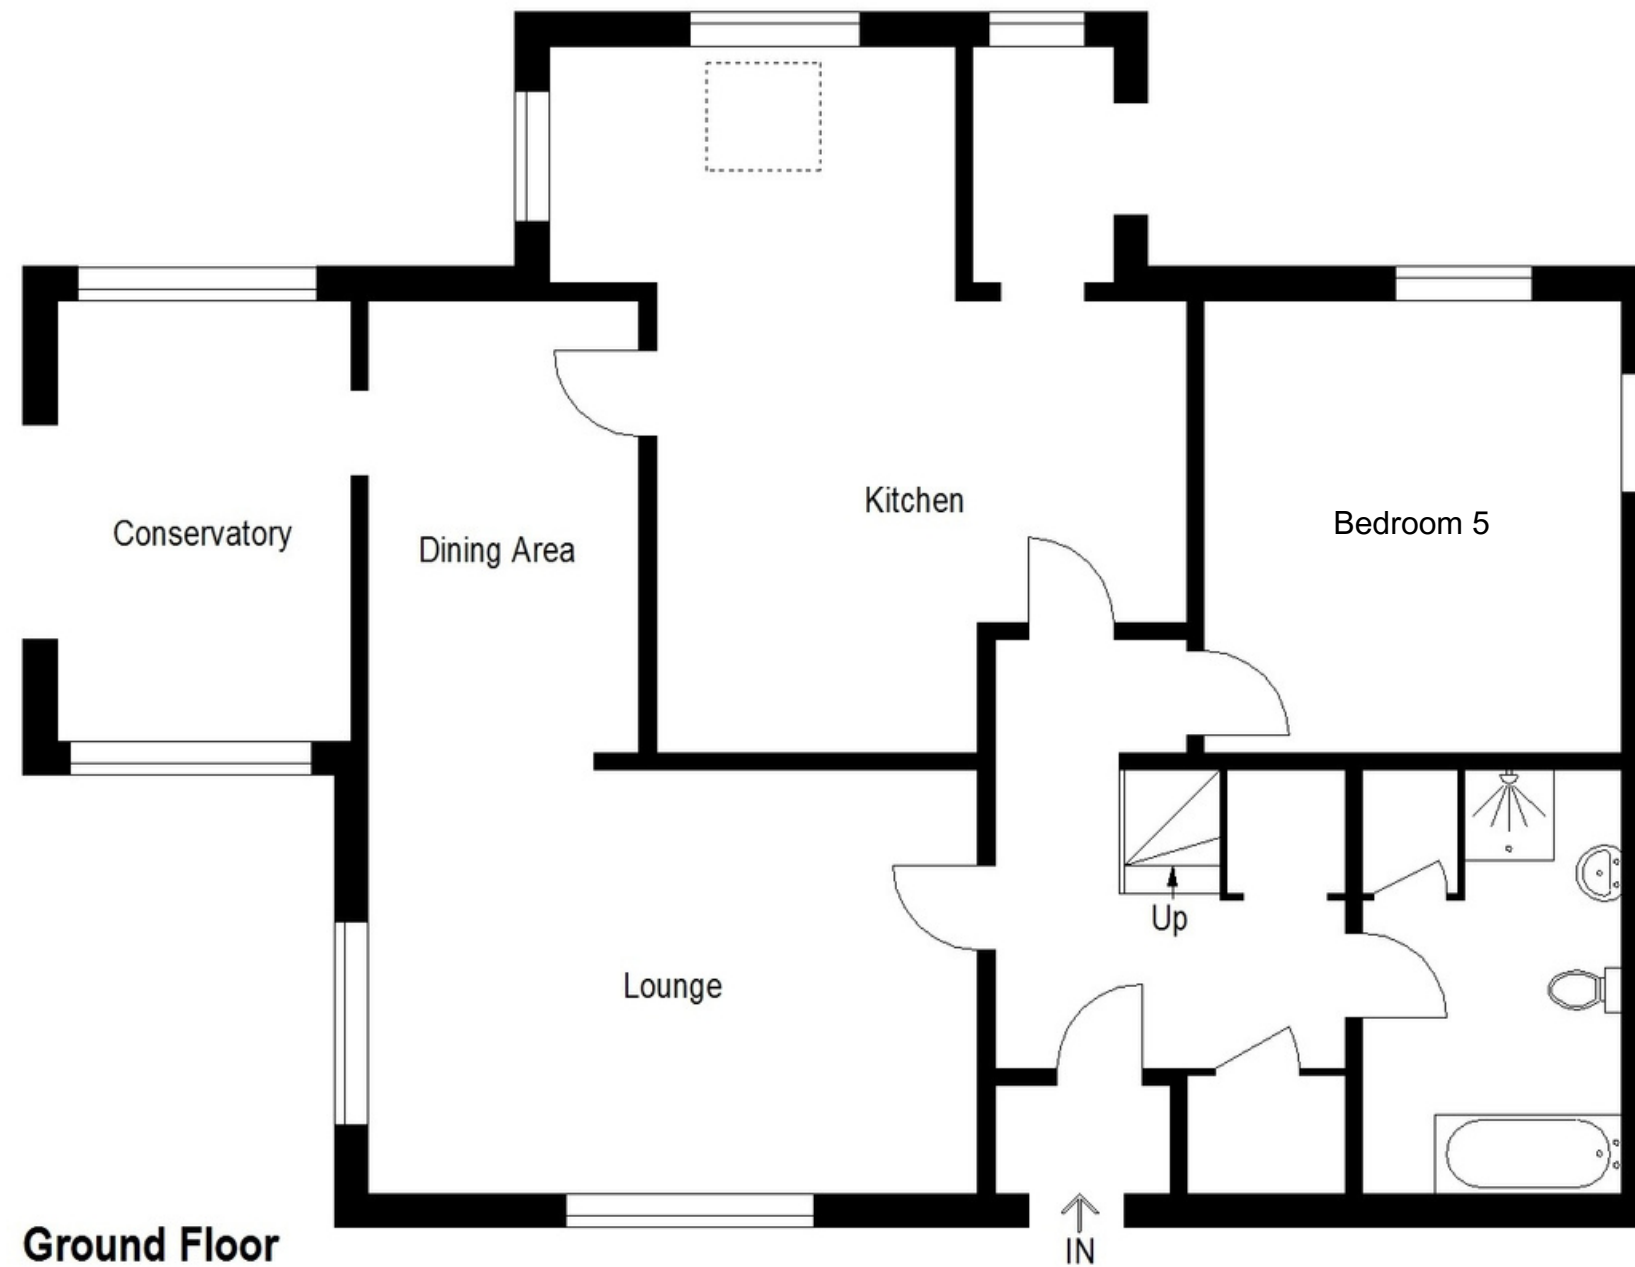

**First Floor**

First Floor

- Bedroom 1- 13.63 x 10.66
- Shower room-8.45 x 5.44
- Bedroom 2- 12.82 x 10.68
- Bedroom 3- 11.29 x 7.37
- Study- 7.91 x 6.70
- Bedroom 4- 14.26 x 11.52 / 11.0 x 8.63

**Ground Floor**

Ground Floor

- Lounge- 13.72 x 17.77
- Dining Area- 12.58 x 9.68
- Conservatory- 11.63 x 9.85
- Kitchen- 18.90 x 14.34
- Bedroom 5- 10.94 x 11.0
- Bathroom- 9.12 x 14.0