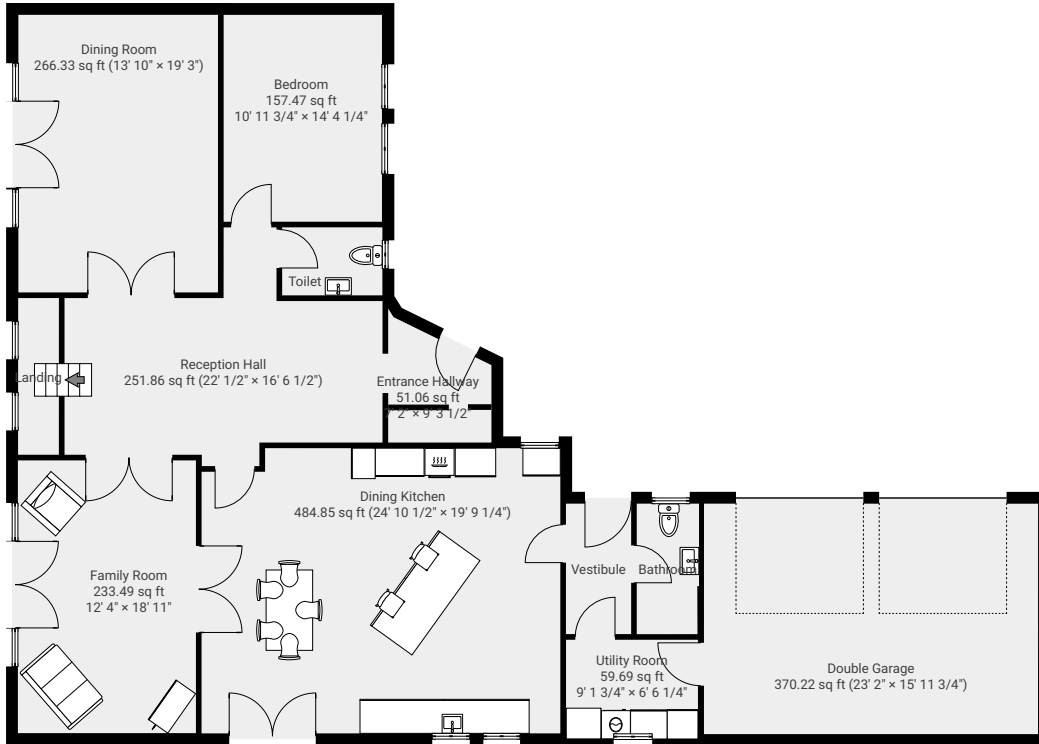

Muirdrum Farmhouse

Muirdrum Farmhouse, Carnoustie

TOTAL AREA: 4061.75 sq ft • LIVING AREA: 3691.53 sq ft • FLOORS: 2

▼ Ground Floor

TOTAL AREA: 2017.06 sq ft • LIVING AREA: 1646.84 sq ft •

▼ First Floor

TOTAL AREA: 2044.69 sq ft • LIVING AREA: 2044.69 sq ft •