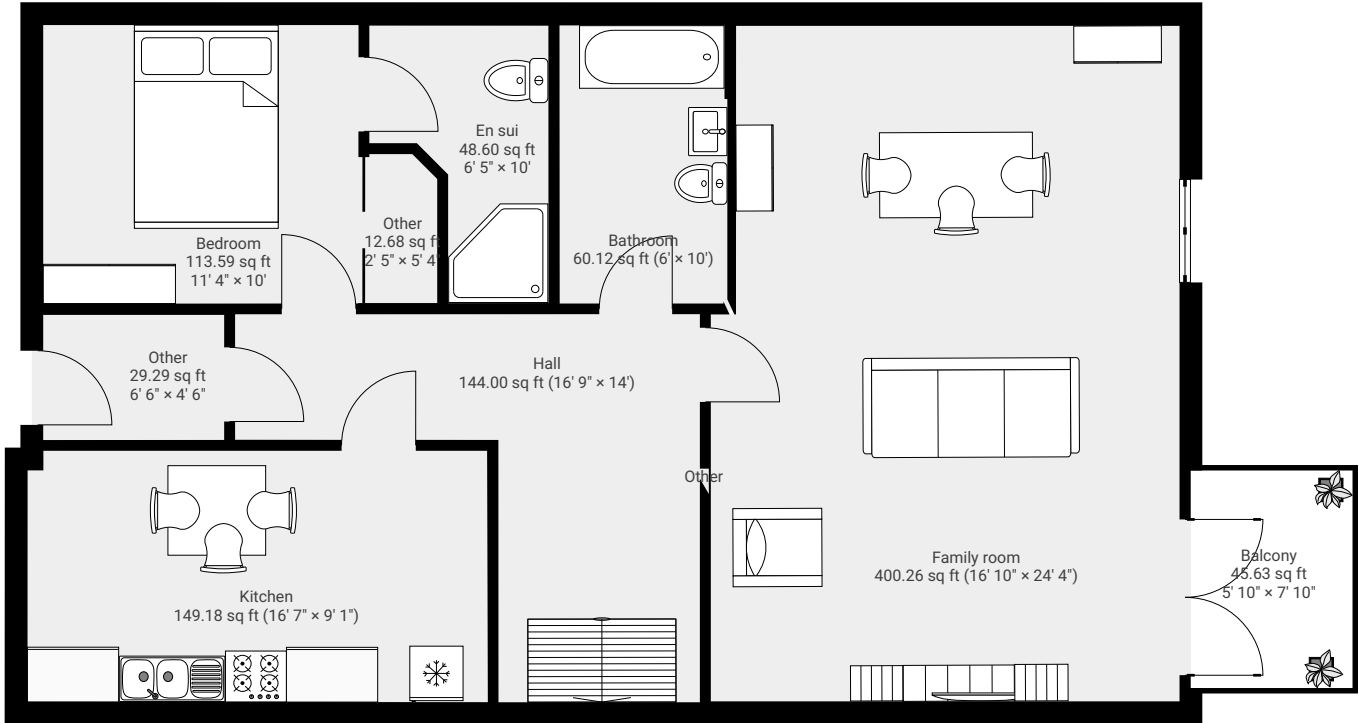

14 Milton Mill

14 Milton Mill, Monifieth
TOTAL AREA: 1640.55 sq ft • LIVING AREA: 1594.98 sq ft • FLOORS: 2

▼ Ground floor

TOTAL AREA: 1002.97 sq ft • LIVING AREA: 957.39 sq ft •

▼ First floor

TOTAL AREA: 637.59 sq ft • LIVING AREA: 637.59 sq ft •